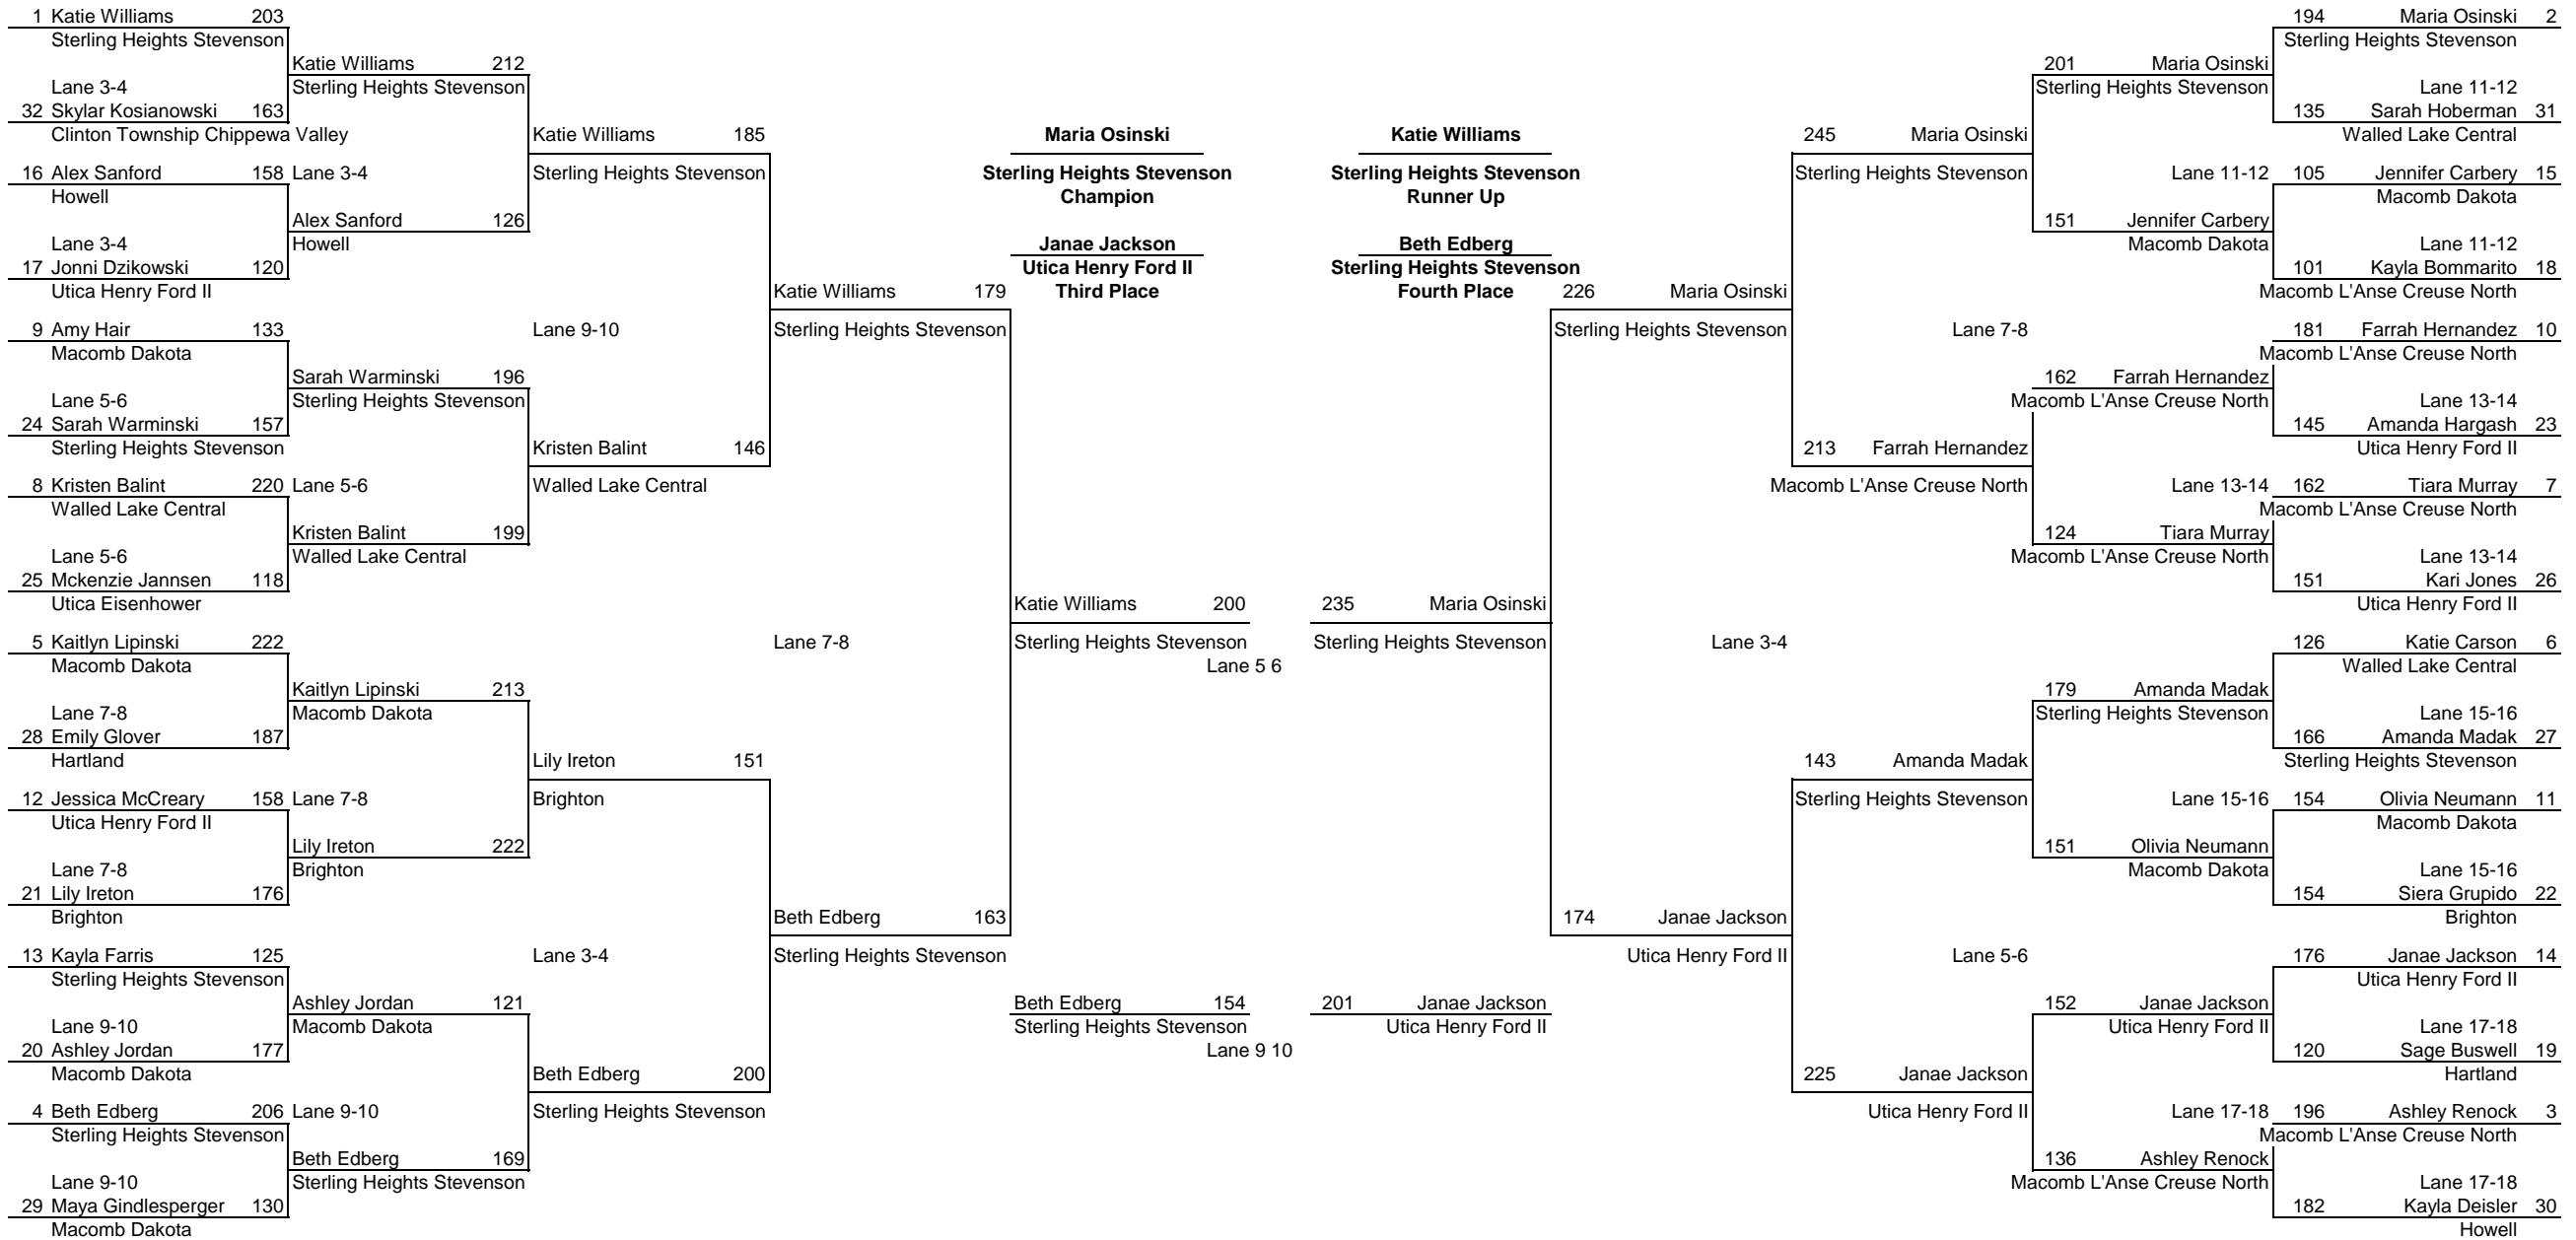

**Michigan Junior Varsity
Girl's Division 2 Singles**

Place	Bowler	School	Game 1	Game 2	Game 3	Totals
50	Houston Jones	Marshall	138	138	93	369
52	Sam Goula	Waterford Kettering	123	112	128	363
53	Danielle Krass	Warren Regina	103	96	162	361
54	Shelby Bobowski	Warren Regina	130	107	119	356
54	Emily Frasa	Oxford	126	136	94	356
56	Kala Brown	Birch Run	118	110	125	353
56	Kaitlyn Matarazzo	Marshall	125	113	115	353
58	Lindsay Gubow	Walled Lake Western	116	138	98	352
59	Julia Kain	Warren Regina	113	120	117	350
60	Kayla Oles	South Lyon	103	120	125	348
61	Myranda Livingstone	Davison	111	109	124	344
62	Ashley Gurzick	White Lake Lakeland	128	93	122	343
63	Kaila Benjamin	White Lake Lakeland	100	150	88	338
64	Kayle Jackson	Warren Woods Tower	127	98	111	336
65	Ashley Smith	Warren Woods Tower	107	105	123	335
66	Kayla Pare	Waterford Mott	117	120	96	333
67	Dana Rudnik	Warren Regina	91	107	134	332
68	Sheila Roatry	Warren Regina	87	133	108	328
69	Emylee Judd	Davison	151	97	79	327
70	Kayla Whitfield	Warren Woods Tower	93	101	126	320
71	Heather Lillystone	Farmington Hills Mercy	88	119	108	315
72	Regina Tuey	South Lyon	92	97	125	314
72	Taylor Konieczka	Waterford Kettering	107	109	98	314
74	Krista Gimik	Walled Lake Western	97	126	86	309
75	Shelby Hamilton	Flint Kearsley	99	120	85	304
76	Megan Gilbert	Warren Woods Tower	102	63	133	298
77	Allie Gilbert	Tecumseh	82	104	104	290
78	Jenna Highfield	Waterford Kettering	82	115	86	283
79	Samantha Kinney	Birch Run	52	122	99	273
80	Mari-Lyn Snow	Davison	114	64	91	269
81	Shelby Thompson	Waterford Kettering	89	86	90	265
82	Guadalupe Lopez	Waterford Mott	86	98	68	252
83	Mackenzie Lancewicz	White Lake Lakeland	82	79	82	243
84	Missy Tingle	Waterford Mott	72	61	53	186

**Michigan Junior Varsity Girl's Singles Championship
Division 1**

**Sunnybrook Lanes
February 18, 2012**