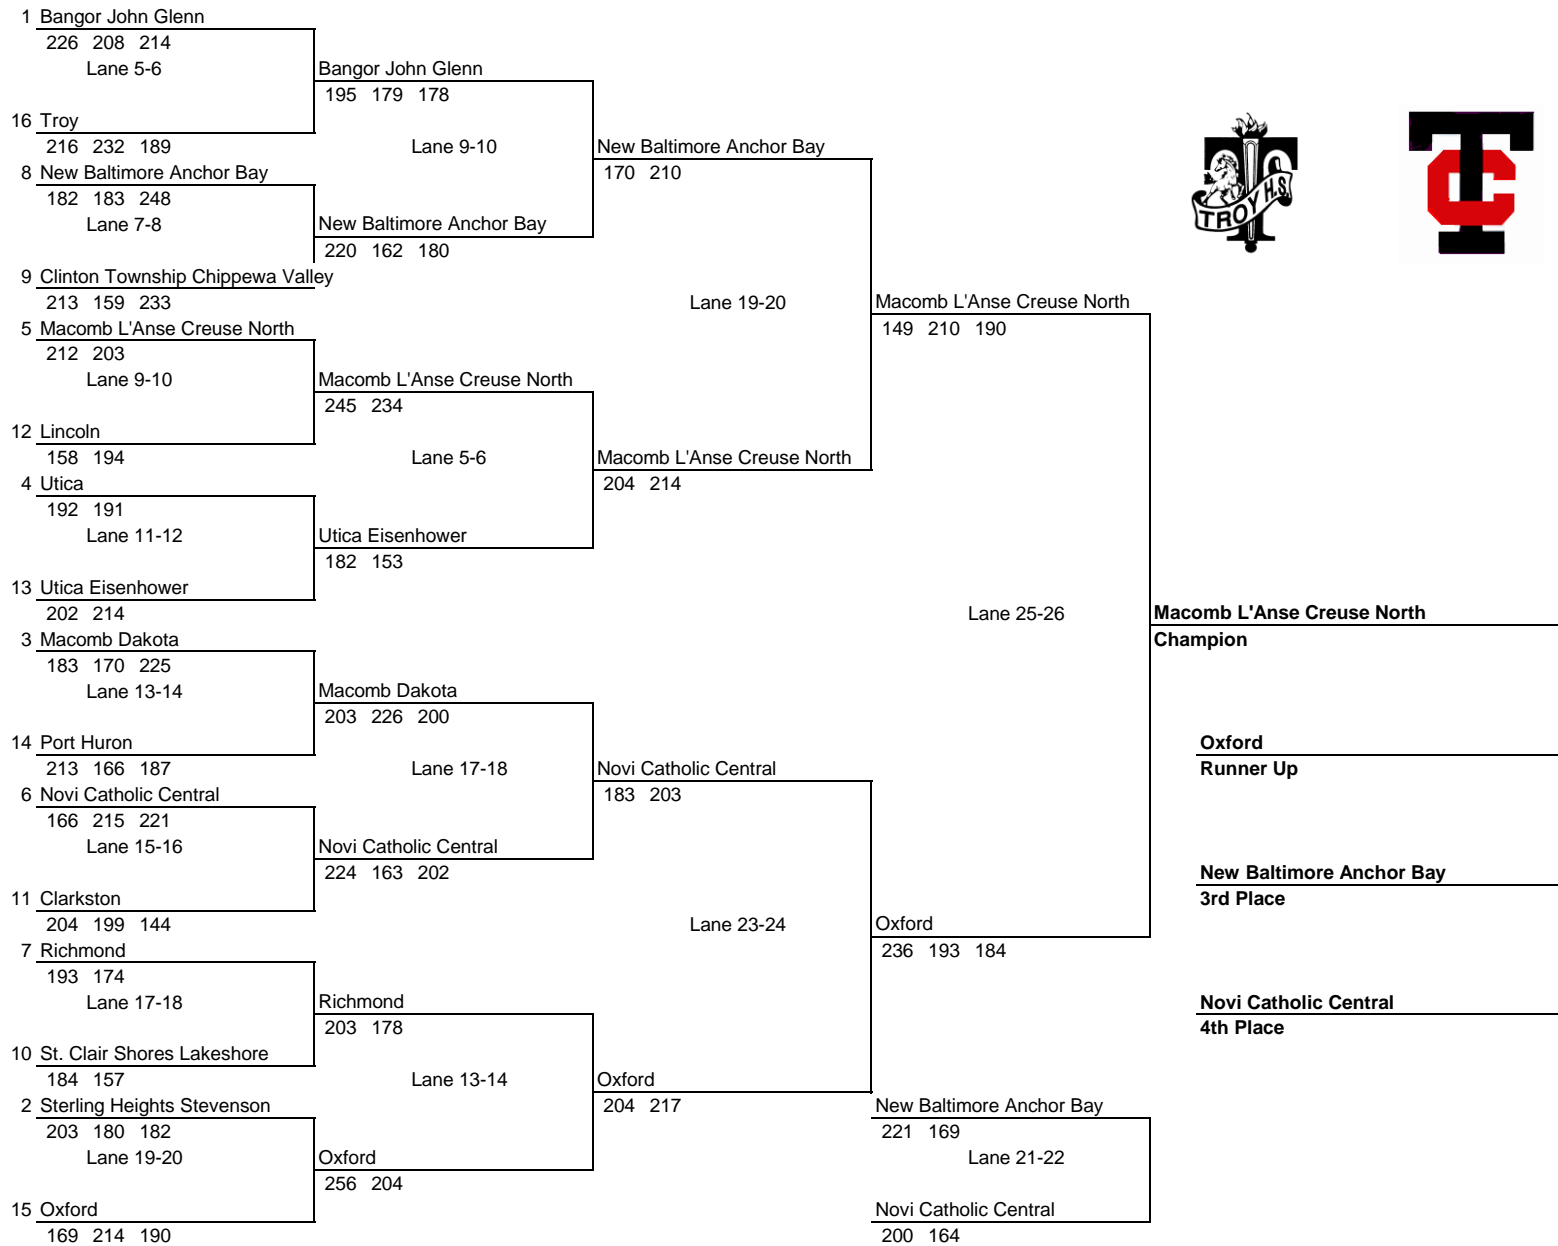

# TROY HIGH SCHOOL'S SOUTHEASTERN MICHIGAN TRI-COUNTY INVITATIONAL

# Tri-County Invitational Boy's Final

Five Star Lanes  
Sterling Heights, MI

- Macomb L'Anse Creuse North  
Champion
- Oxford  
Runner Up
- New Baltimore Anchor Bay  
3rd Place
- Novi Catholic Central  
4th Place

# Tri-County Invitational Girl's Final

Five Star Lanes  
Sterling Heights, MI